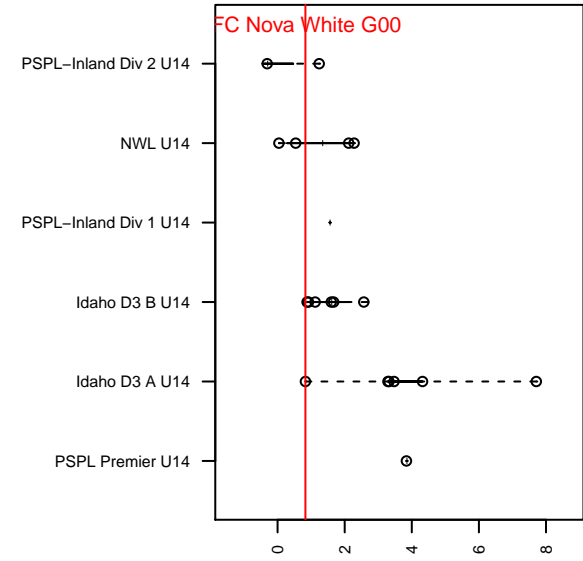

FC Nova White G00

FC Nova SC
Boise, ID
G00 total strength=949
attack=1.51 defense=1.86
fall league = Idaho D3 A U14

alt names used:
FC NOVA WHITE (ID)
FC NOVA WHITE

Venues played:
2014 Idaho D3 A U14
2014 GEM State Challenge U14G West U14

**attack and defense variance (black dot)
relative to other teams
and top 10 in region**

**attack and defense rating
relative to others at age
and all opponents in last 13 months**

Performance relative to 13 month average